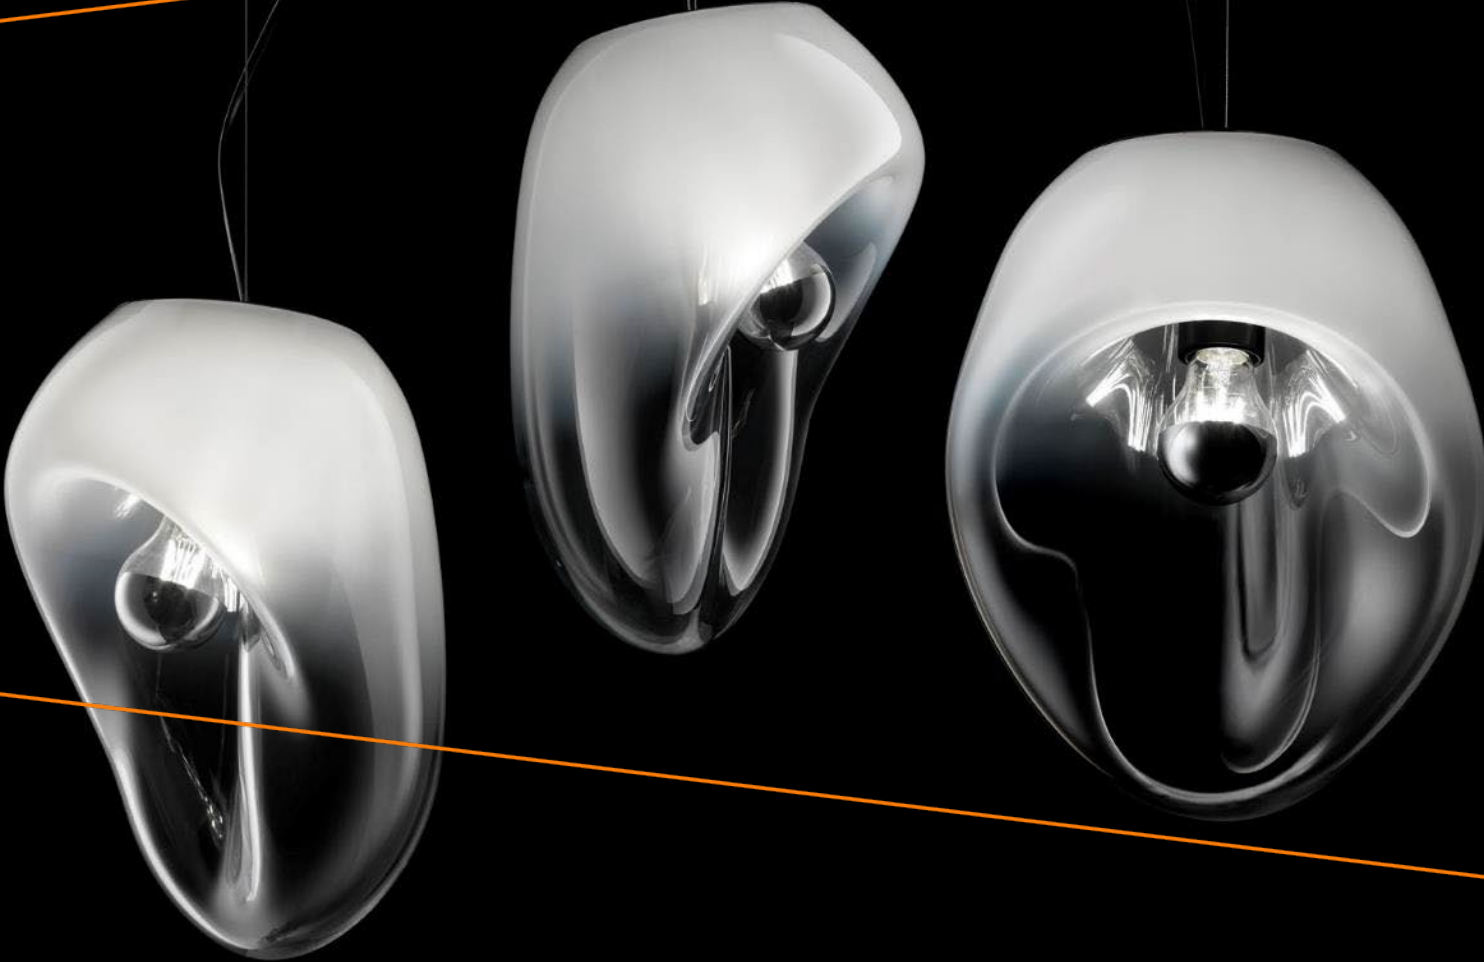

LEUCOS®

You spot it from afar