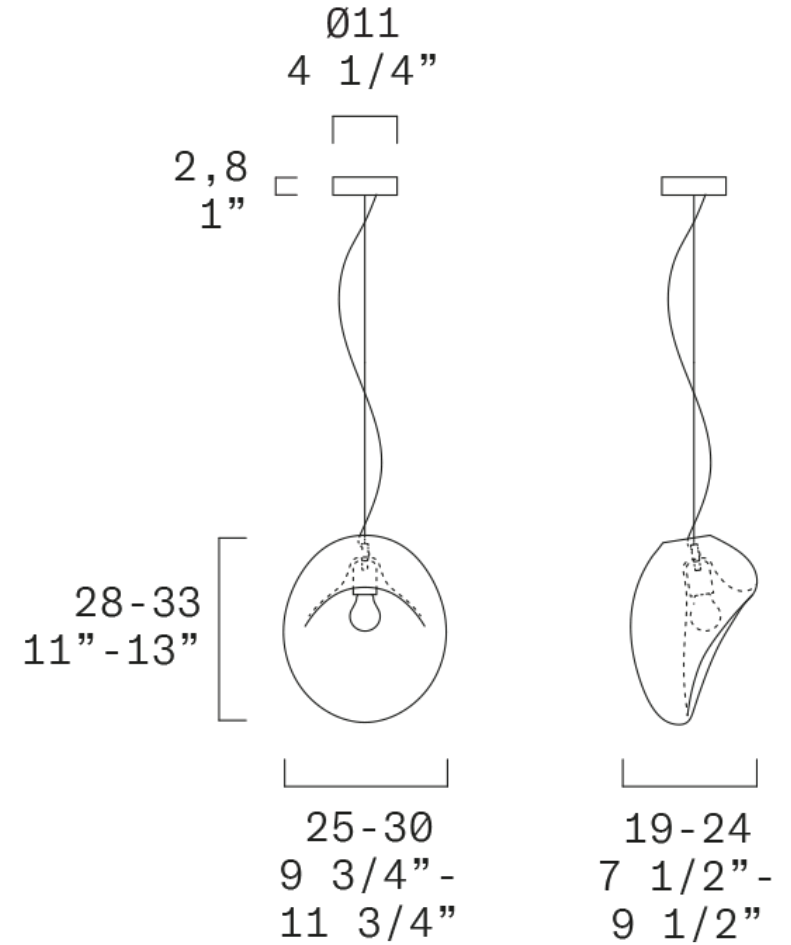

Lightbody S