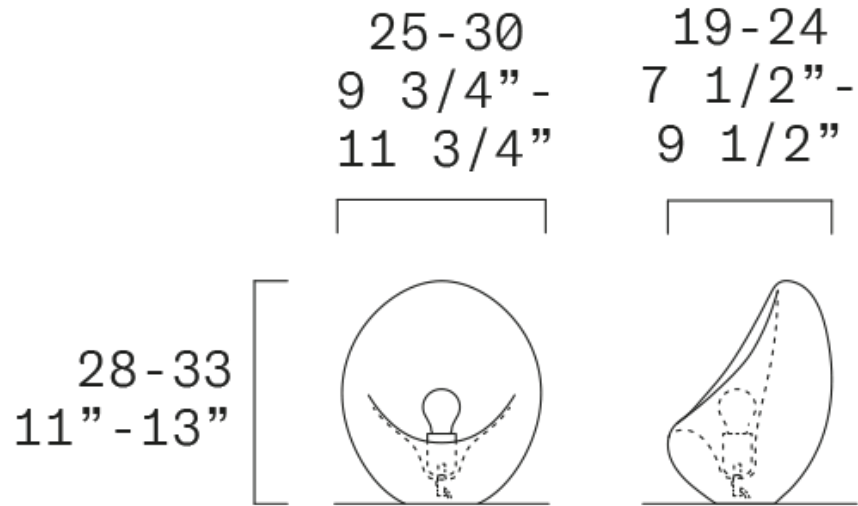

Lightbody T